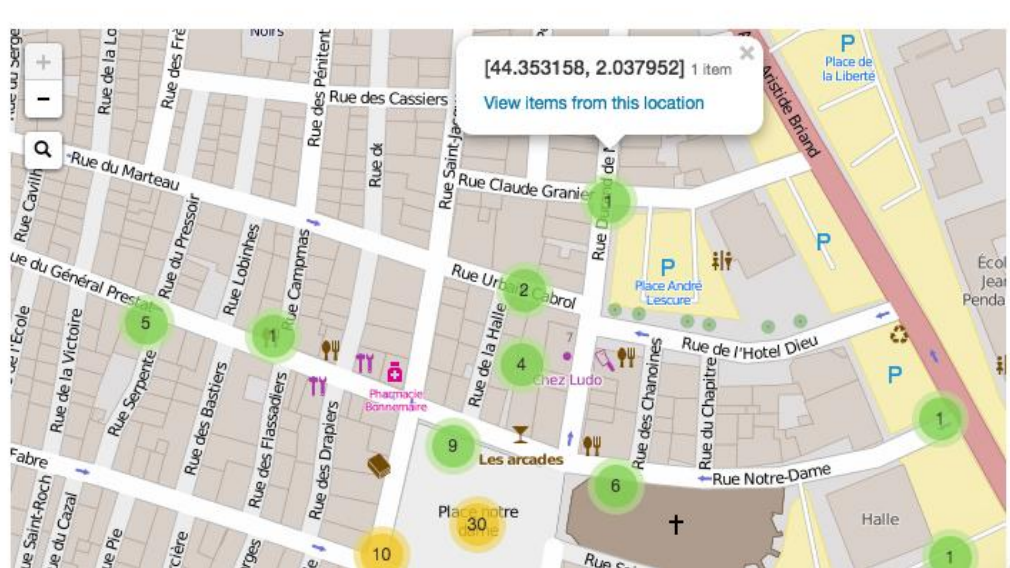

Location >

Subject >

Materials >

Format >

Image 17,044

17,044 items found **5570** locations mapped Only items with location data are shown below

Collection: [Persuasive Maps](#)

Creator(s): [Wallingford, Daniel K.](#)

Date: 1936

Subject: [New York City](#)
[Satirical](#)
[Advertising & Promotion](#)
[Ethnocentrism](#)

Inscription: The City of New York is unique - it is a nation within a NATION. Its inhabitants, of which there are some 7,000,000, are called NEW YORKERS. This MAP is presented, after patient research, as a composite of the NEW YORKERS' ideas concerning THE UNITED STATES BY THEIR CREAY