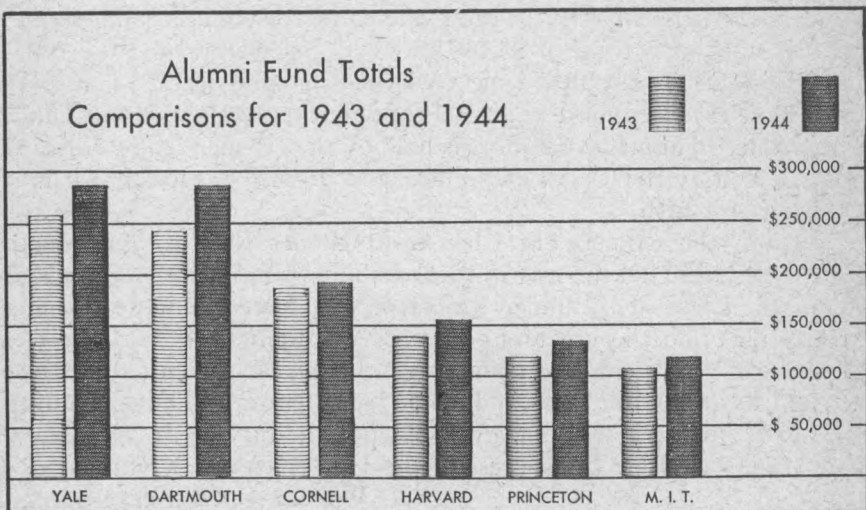

This report again this year is sent to the Alumni as an expression of appreciation and recognition to those whose generosity as contributors and workers has been of such vital importance to Cornell. Because of their interest and activity the University is able to face the 1944-45 year with a degree of assurance which would otherwise have been impossible.

At the Annual Meeting of the Council in June, Edward E. Goodwillie '10 retired after three years as President, during which time the Alumni Fund climbed from a record $112,000 total to a new record level of over $185,000. This report would be incomplete without special and grateful tribute to his generous and effective leadership in this work for Cornell and the Alumni. Matthew Carey, former University Alumni Trustee and 1915 Class Representative, was elected President of the Council for the 1944-45 year. In view of his record of increasing his class participation in the Fund by over 300% during the past four years, the University and the Alumni are assured a leadership which will continue the Alumni Fund's record in the new year.